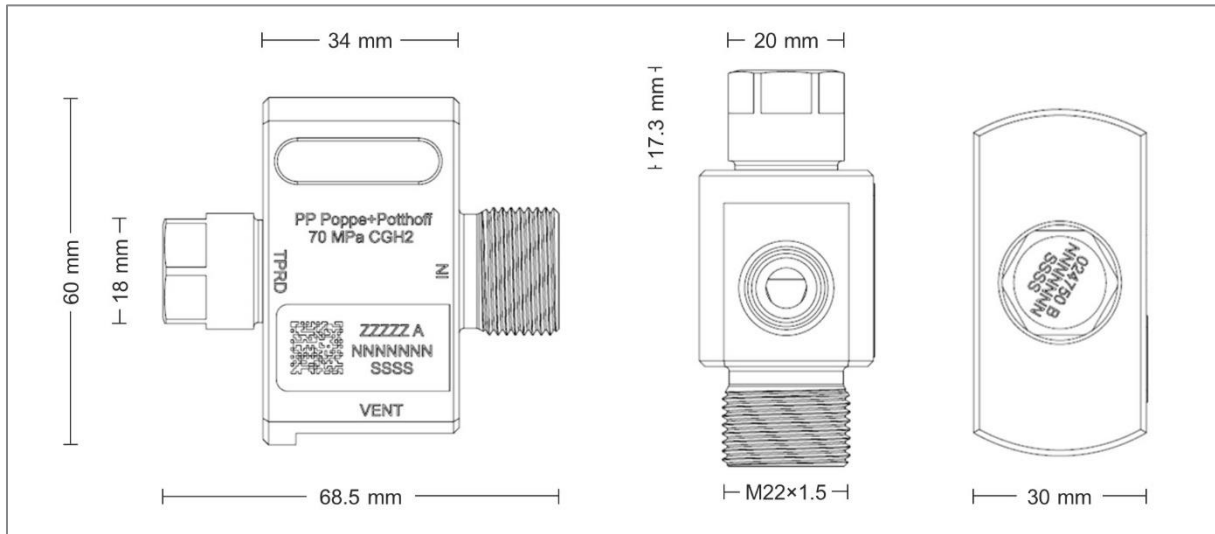

With its optimized design, it enables the compliance of individual customer requirements with the possibility of usage at various tank positions.

Technical features

Remote TPRD (Thermal Pressure Relief Device)	
Technical data	
Height	60 mm
Width	68.5 mm
Thickness	30 mm
Weight	approx. 175 g
Height TPRD (mounted)	17.3 mm
Min. Flow diameter	4.4 mm
Material	Aluminum, Stainless steel, Glass
Sealing type	O-ring, Metal-to-metal
Interfaces   Thread definitions   Ports	
TPRD	M20x1.5
Pipe connection (IN)	M22x1.5
Pipe connection (VENT)	M16x1.5