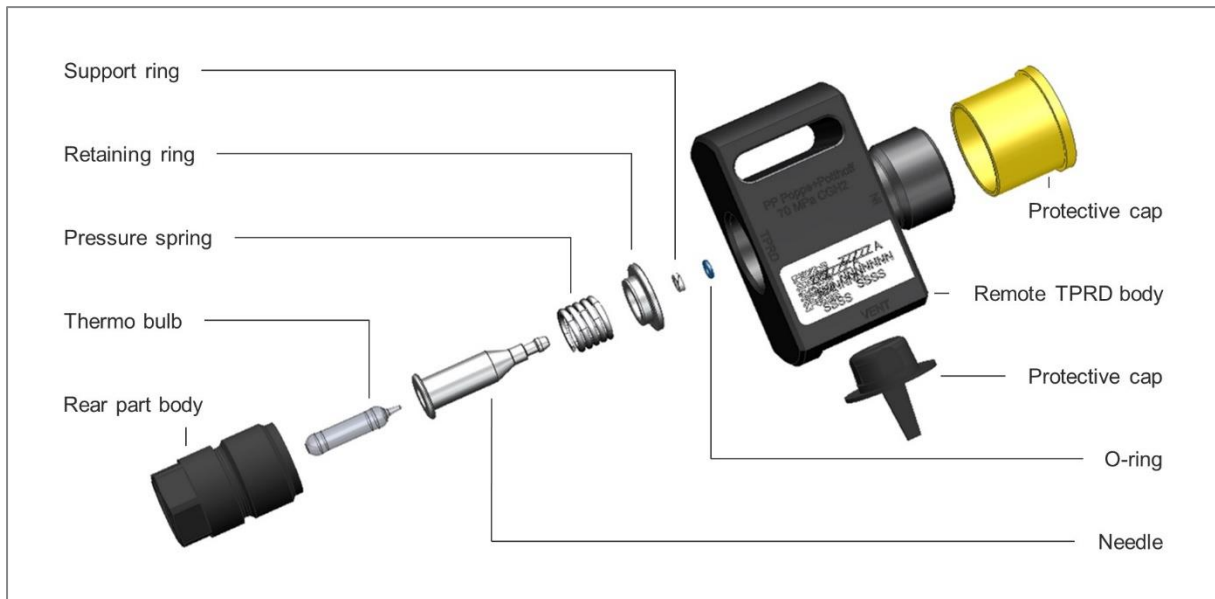

## TOPAQ Remote TPRD 1.0

Item No

031048-G

032330-B

031137-E

Product specification

The Remote TPRD (Thermal Pressure Relief Device) is used to secure gas storage tanks in the event of a fire by ensuring rapid and spatially targeted degassing at elevated temperatures whilst preventing the tanks from bursting.

With its optimized design, it enables the compliance of individual customer requirements with the possibility of usage at various tank positions.

Technical features

Remote TPRD (Thermal Pressure Relief Device)	
Technical data	
Height	60 mm
Width	68.5 mm
Thickness	30 mm
Weight	approx. 175 g
Height TPRD (mounted)	17.3 mm
Min. Flow diameter	4.4 mm
Material	Aluminum, Stainless steel, Glass
Sealing type	O-ring, Metal-to-metal
Interfaces   Thread definitions   Ports	
TPRD	M20x1.5
Pipe connection (IN)	M22x1.5
Pipe connection (VENT)	M16x1.5