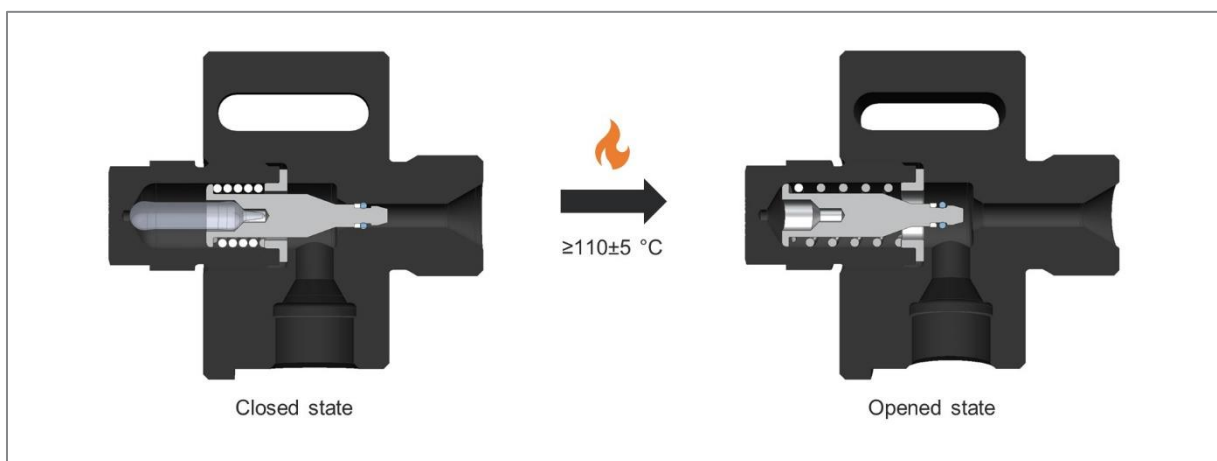

## TOPAQ Remote TPRD 1.0

Item No

031048-G

032330-B

031137-E

Product specification

The Remote TPRD (Thermal Pressure Relief Device) is used to secure gas storage tanks in the event of a fire by ensuring rapid and spatially targeted degassing at elevated temperatures whilst preventing the tanks from bursting.

With its optimized design, it enables the compliance of individual customer requirements with the possibility of usage at various tank positions.

Technical features

Remote TPRD (Thermal Pressure Relief Device)	
Technical data	
Height	60 mm
Width	68.5 mm
Thickness	30 mm
Weight	approx. 175 g
Height TPRD (mounted)	17.3 mm
Min. Flow diameter	4.4 mm
Material	Aluminum, Stainless steel, Glass
Sealing type	O-ring, Metal-to-metal
Interfaces   Thread definitions   Ports	
TPRD	M20x1.5
Pipe connection (IN)	M22x1.5
Pipe connection (VENT)	M16x1.5