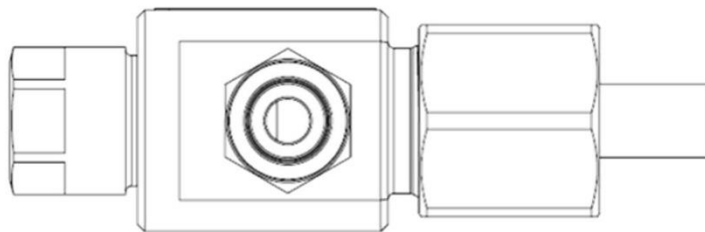

Technical features

Different perspectives (incl. pipe connections)