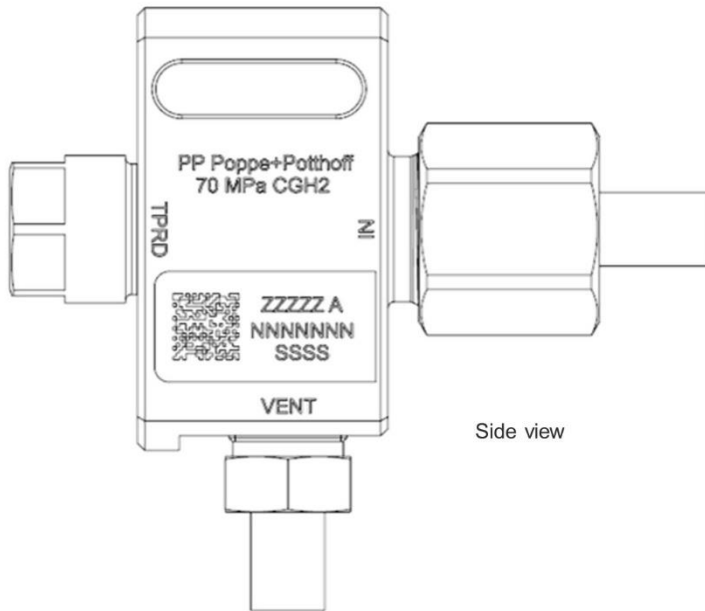

Technical features

Different perspectives (incl. pipe connections)